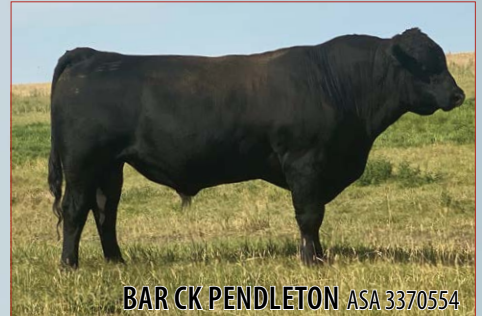

GROWTHY bulls

bred to provide much more value than just
PAY WEIGHT...

Check out their quality and convenience traits...
The whole bunch averages:

- Top 10% for Marbling
- Top 15% for Stayability
- Top 5% for API
- Top 20% for BW
- Top 7% for TI
- Top 20% for Docility

*Featuring fresh genetic lines that
broaden our genetic base.*

GATEWAY
SIMMENTAL & LUCKY CROSS®

Jim and Tom Butcher

Jim 406-350-0467 • Tom 406-350-0979

butcher@3riversdbs.net • 2109 Joyland Road, Lewistown, MT 59457

www.gatewaysimmental.com

Chris Miller, Larry Hagenbuch, Logan Butcher, Brock Butcher

41ST Annual Gateway Bull Sale

Monday, February 1, 2021 at Noon

Featuring the best 250 out of 460 bull calves weaned.

More uniformity than ever. They sell at the Ranch near Lewistown, MT.